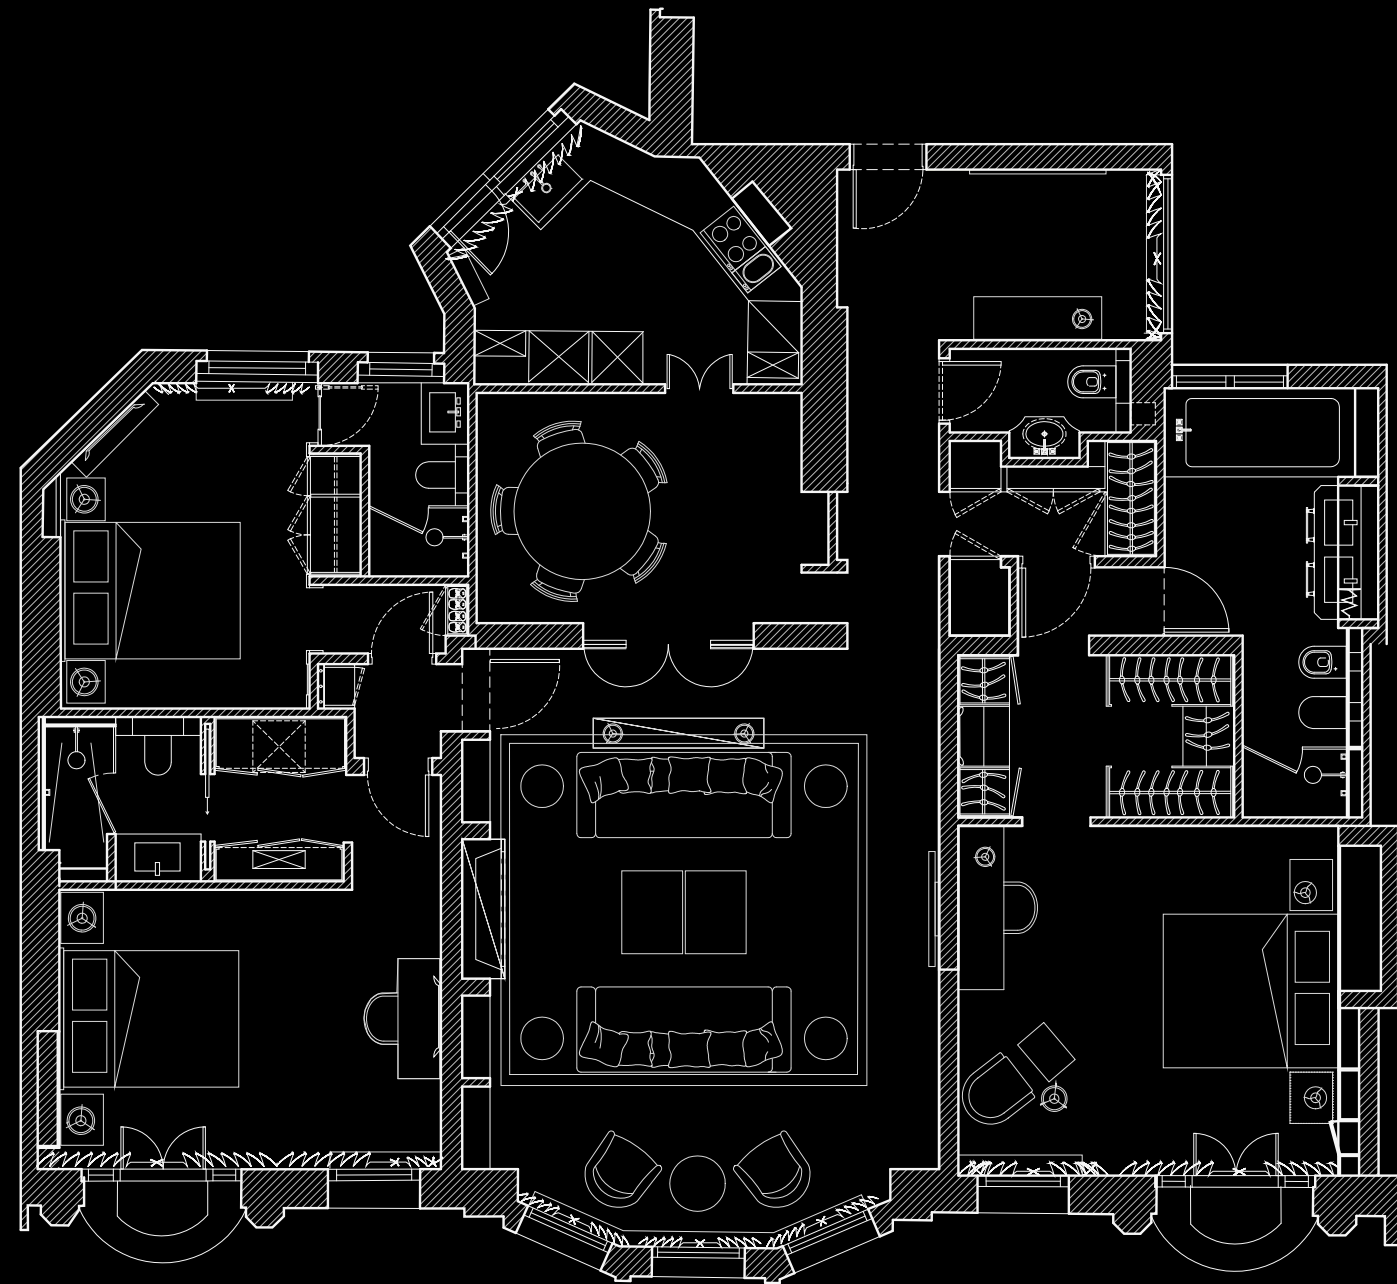

48 SLOANE SQUARE  
SECOND FLOOR LUXURY APARTMENT

APPROXIMATE GROSS INTERNAL AREA  
1898 SQUARE FEET / 176.3 SQUARE METRES